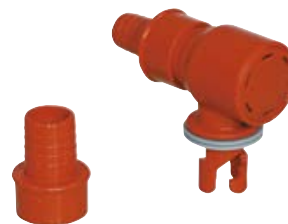

Pressure Relief Valve

Pressure relief valve to be placed between the boat and the pump. Once reached the desired pressure, the valve deploys the excessive air.

Code	UM	€
2915618	PCS