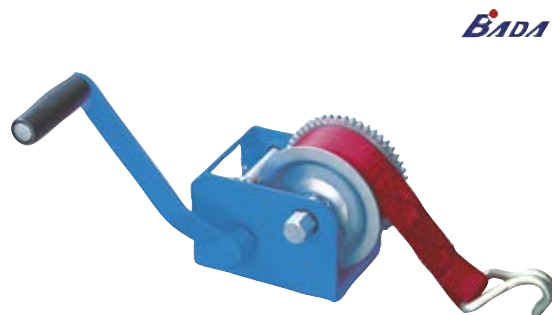

HWS Bada Manual Haulage Winch with Belt

Varnished Steel manual winch for boat hauling complete with 6m belt and hook.

Capacity Kg: weight limit that the winch can support on horizontal towing with optimal slip.

On inclined towloads it is recommended not to exceed two thirds of the weight limit.

Code	Capacity Kg	Dim mm	UM	€
2810156	900	185 x 125 x H150	PCS	
2810157	1130	185 x 125 x H150	PCS