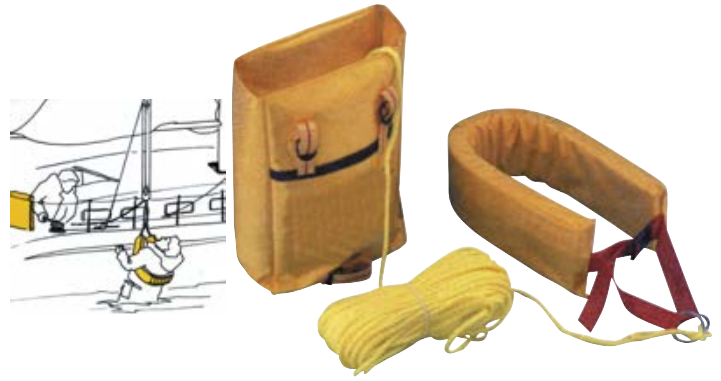

M.O.B. Safeling System

The most effective M.O.B. (Man Over Board) rescue system. Bag includes clamp-on belts and 40 meters rescue line. In accordance with European directive 89/686 EEC. Comes bagged with rail fixing belts.

Code	UM	€
3015059	PCS