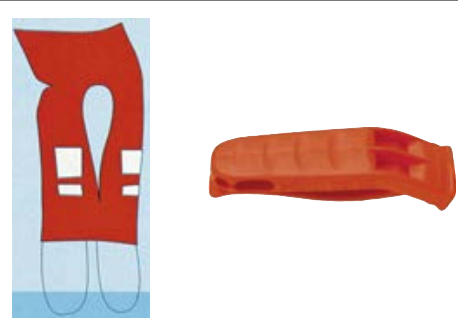

Signalling Whistles

CE approved flat signalling whistle for lifejackets.

Code	UM	€
3021002	PCS