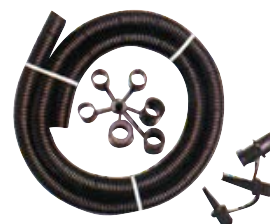

Code	UM	€
2915618	PCS	

Profi Valves Key

Inflatable Profi valves' key.

Code	UM	€
2915614	PCS	

Multiple Adapters Hose Kit

Universal valve adapters and hosing set.

Code	Ref	UM	€
2931012	Bravo 1-2	PCS	
2931013	Bravo 6-12	PCS	