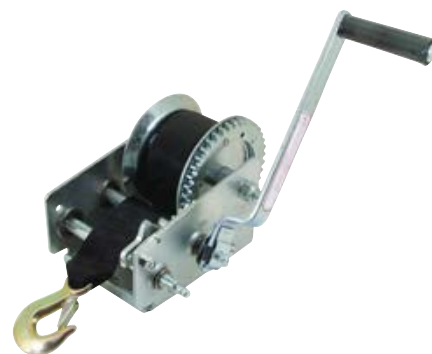

Manual Haulage Winch with Belt

Galvanized Steel manual winches for boat hauling complete with belt and hook.

Capacity Kg: weight limit that the winch can support on horizontal towing with optimal slip.

On inclined towloads it is recommended not to exceed two thirds of the weight limit.

Code	Capacity Kg	n. Speed	Dim mm	UM	€
2810154	630	1	180 x 135 x H155	PCS	
2810155	900	2	230 x 175 x H150	PCS