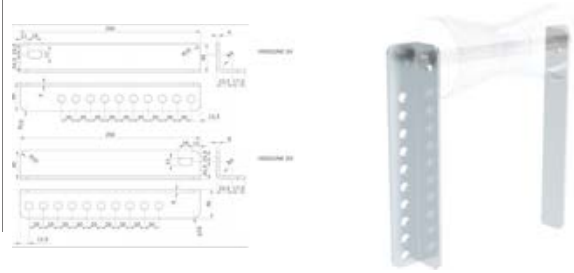

Domar Keel Rollers Angled Brackets

Galvanized Steel angled brackets for keel rollers. Sold in pairs.

Code	Dimensions mm	UM	€
2805205	250 x H40	PR