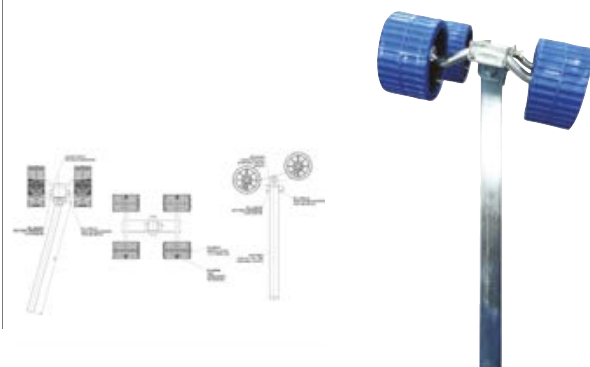

Bracket with Four Domar Side Rollers

Mobile hinge bracket complete with four side rollers (2805010).

Code	ø mm Roller	Bracket Height mm	UM	€
2805035	15	500	PCS