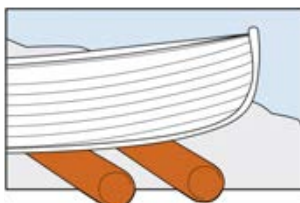

PVC Standard Inflatable Rollers

PVC inflatable haulage rollers.

Code	L mm	ø mm	Max Load Kg	UM	€
2920020	1200	220	200	PCS	
2920022	1200	250	400	PCS	
2920026	1250	300	600	PCS	
2920032	1500	250	400	PCS