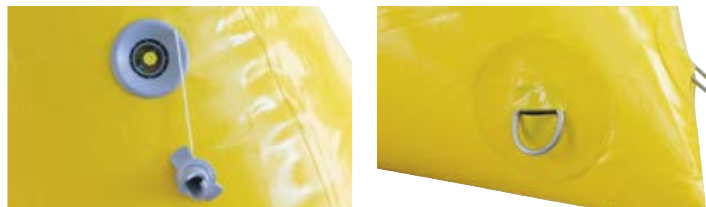

Giant Triangular Marker Buoy

Very strong and resistant PVC coated 1000D Polyester inflatable racing buoys. With quick inflation and deflation valve and 7 Stainless Steel rings at the base that guarantee safe and resistant lead fixing in any weather condition. Thanks to the strength of the material no net is needed. Complete with handles for easy transport and positioning and 3 PVC pockets for displaying any advertisements.

Compact and fast optional inflator pump code 2930080.

Code	Dim cm	Colour	UM	€
3821215	150 x 150 x H150	YELLOW	PCS	
3821216	150 x 150 x H150	ORANGE	PCS	
3821220	200 x 200 x H200	YELLOW	PCS	
3821221	200 x 200 x H200	ORANGE	PCS	

Standard Mark Buoy

Vinyl sailing and motor races regatta mark buoys.

Code	ø cm	H cm	Colour	UM	€
3821250	50	100	YELLOW	PCS	
3821251	50	100	ORANGE	PCS	
3821280	80	120	YELLOW	PCS	
3821281	80	120	ORANGE	PCS