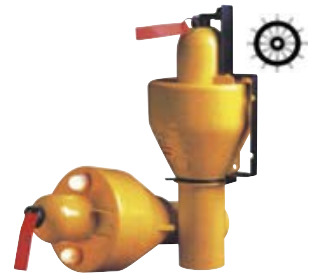

Code	UM	€
3020022	PCS	

**M.O.B. Light and Smoke Signal**

M.O.B. (Man overboard) floating smoking and lighting signal. To be mounted on ring buoy for ships and big boats.

Code	UM	€
3020009	PCS	

**Ikaros Line Thrower**

This line thrower is used for sea rescue operations as a pilot line for cables and ropes. Line length 300 meters. Dim: 340x230 mm.

Code	UM	€
3020021	PCS	

**Duty Ships Signal Kit**

Marine signal pack for duty ships.