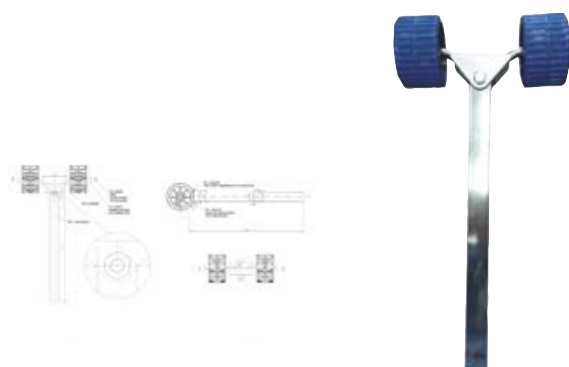

Domar Four-Roller Bracket

Four-roller bracket.

Code	ø mm	L mm	L1 mm	C mm	UM	€
2805211	15	54	270	230	PCS	

Bracket with Two Domar Side Rollers

Mobile hinge bracket complete with two side rollers (2805010).

Code	ø mm Roller	Bracket Height mm	UM	€
2805030	15	500	PCS	