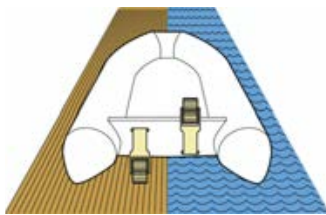

Dinghy Wheeler Launching Wheels

Reinforced Plastic material launching wheels for inflatables and small boats easy hauling. Can be lifted when sailing. Made of lightweight and anti-corrosion material, are maintenance free.

Code	Max Load Kg	UM	€
2805070	115	PR