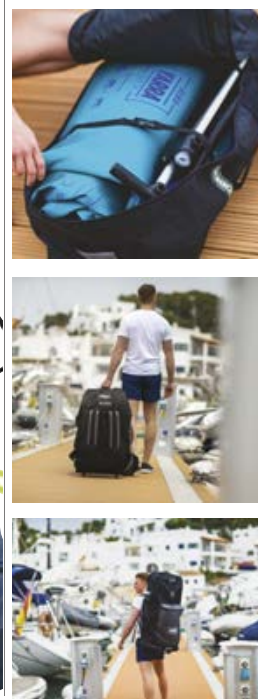

Jobe Aero Sup Travel Bag

Jobe travel bag ideal for carrying all "Aero" Sup boards. With wheels, padded shoulder straps and six handles for a comfortable movement. With two inner laces to fasten the pump and the board.

Code	Dim cm	UM	€
3030208	93 x 45 x 25	PCS