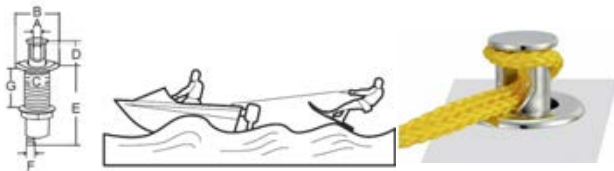

Pop-Up Ski Tow Cleat

316 Stainless Steel recessed pop-up water ski tow pole. The pin can be rotated 360° and can be used also as a cleat.

Code	A mm	B mm	C mm	D mm	E mm	F mm	G mm	UM	€
3015012	15	68	48	37	145	16	76	PCS