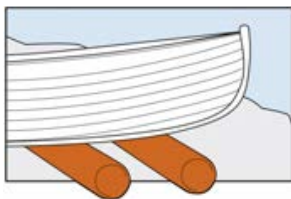

PVC Extra Inflatable Roller

Extra thickness PVC inflatable haulage roller for heavy loads.

Code	L mm	ø mm	Max Load Kg	UM	€
2920126	1260	260	1500	PCS