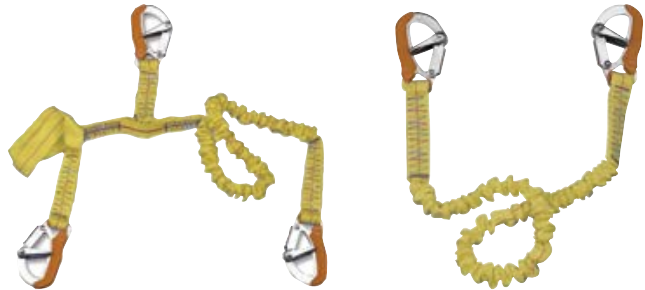

Code	Size	Kg	UM	€
3015160	L	50>	PCS	

**VS 2M Safety Lines**

Polyester safety lines for harnesses with Stainless Steel self-locking snap-hooks. CE-ISO12401 certified.

Line 3015058 has a snap hook and an eye.

Line 3015061 has two snap hooks.

Line 3015063 with two snap hooks is extendable from 1 to 2m.

Code	L cm	Snap Hooks	UM	€
3015058	200	1	PCS	
3015061	200	2	PCS	
3015063	100<>200	2	PCS	

**2M Extend Safety Line**

Polyester extendible safety line for harnesses with 2 Stainless Steel self-locking snap-hooks.

Code	L cm	Snap Hooks	UM	€
3015064	100<>200	2	PCS	
3015066	100<>200<>100	3	PCS	

**Offshore Safety Lines**

H.T. Polyester umbilical safety lines for harnesses. Very light and easy to handle thanks to the self-locking Aluminum alloy snap-hooks. CE-ISO12401 certified.

Code	L cm	Snap Hooks	UM	€
3015065	200	2	PCS	
3015067	140<>200	3	PCS	

**Wichard Lyf'Safe Safety Jackline**

Pair of adjustable safety straps that allow to move safely on the deck. Designed to hold two 100 kg persons hanging off the edge, even in rough seas. Very resistant, built with reflective strip and anti-abrasion edge on both sides. They can be easily fixed to any bollard, eyebolt or binding point thanks to the gasket and the anti-slip buckle complete with a photoluminescent case. Straps width 25 mm. Rated breaking load 3000 Kg.