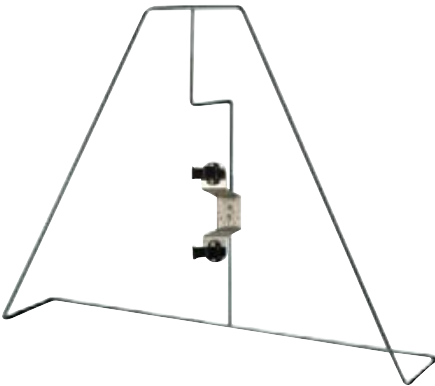

LG S/Steel Bracket for Ring Buoys

Stainless Steel bracket for horseshoe buoys with light buoy clips holder.
Wall and rail ø 22<>25mm mounting bracket.

Code	UM	€
3008090	PCS